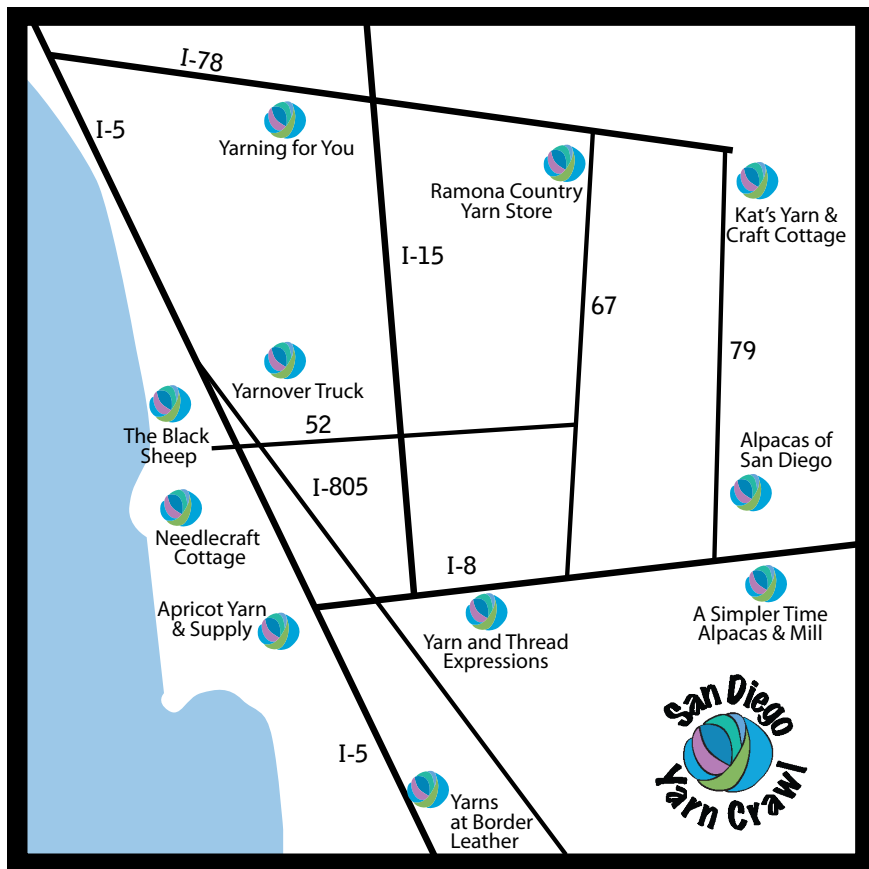

Special Yarn Crawl weekend hours!

Thursday: 9 am to 6 pm Saturday: 9 am to 6 pm
Friday: 9 am to 6 pm Sunday: 10 am to 4 pm

Crawl Participation Rules

Crawler must be 16 years of age or older to participate. Only 1 passport per crawler for the 4-day event. Crawler's name must be filled out on passport before getting stamped. Crawler must be present when her/his passport is stamped. To qualify for a location basket, a Crawler must visit a minimum of 3 locations. Passports and prizes are non-transferable. Photo ID is required when claiming prizes. Prizes are forfeited if unclaimed by October 15, 2019. All grand prize Gift Certificates expire September 15, 2020. For more information please visit the SDYC website. Have fun!

If you wish to opt-out, initial here: _____

How to Crawl

- Present this SDYC 2019 Passport at each venue you visit to receive that location's stamp. Leave your passport at your last stop. It will be entered to win a basket full of goodies from that location.
- Everyone who completes the crawl and receives a stamp from each of the participating locations will receive a bonus coupon sheet containing special discounts for each location.
- Crawlers who receive a stamp from each of the participating locations will also be automatically entered to win our Grand Prize. The Grand Prize is a \$50 gift certificate to each location with a total value of \$550!

THE BLACK SHEEP
11675 Sorrento Valley Rd. #H
San Diego, CA 92121
858-481-6708

**YARN & THREAD
EXPRESSIONS**
7882 La Mesa Blvd.
La Mesa, CA 91942
619-460-9276

**YARNS AT BORDER
LEATHER**
261 Broadway
Chula Vista, CA 91910
619-691-1657

YARNING FOR YOU
1001 West San Marcos Blvd.
Suite 180
San Marcos, CA 92078
760-744-5648

YARNOVER TRUCK
Thurs: Needlecraft Cottage (9am-6pm)
Fri: Alpacas of San Diego (8am-6pm)
Sat: Apricot Yarn & Supply (9am-6pm)
Sun: The Black Sheep (10am-4pm)
818-394-0551