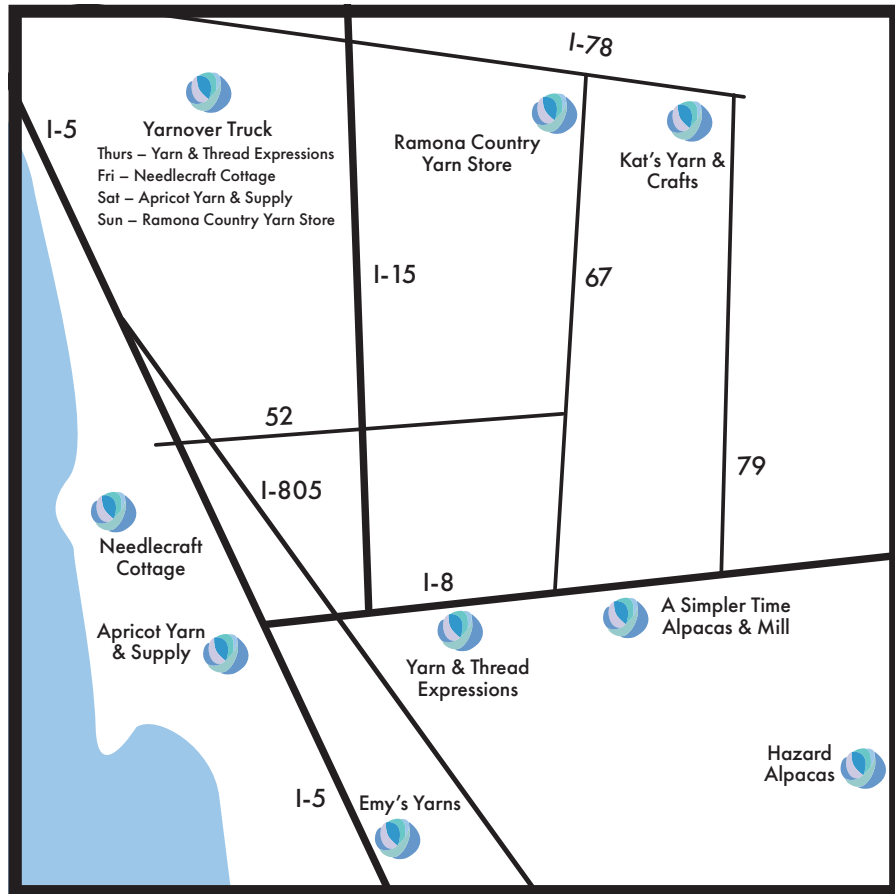

Special Yarn Crawl weekend hours!

Thursday: 9 am to 6 pm Saturday: 9 am to 6 pm
Friday: 9 am to 6 pm Sunday: 10 am to 4 pm

Crawl Participation Rules

Crawler must be 16 years of age or older to participate. Only 1 passport per crawler for the 4-day event. Crawler's name must be filled out on the passport before getting stamped. Crawler must be present when their passport is stamped. To qualify for a location basket, a Crawler must visit a minimum of 3 locations. Passports and prizes are non-transferable. Photo ID is required when claiming prizes. Prizes are forfeited if unclaimed by October 15, 2021. All grand prize Gift Certificates expire September 15, 2022. For more information, please visit the San Diego Yarn Crawl website. Have fun!

 Visit and get a stamp
at each location to
be entered in the
grand prize drawing!

 Collect all the buttons
to put on your
commemorative bag

September 9th - 12th, 2021

This passport belongs to:

(All fields required to enter drawings)

Needlecraft Cottage

870 Grand Ave.
San Diego, CA 92109
858-272-8185

Ramona Country Yarn Store

780 Main Street, Suite B,
Ramona, CA 92065
760-789-7305

Yarn & Thread Expressions

7882 La Mesa Blvd
La Mesa CA. 91942
619-460-9276

Yarnover Truck

Crawl Locations:
Thurs – Yarn & Thread Expressions
Fri – Needlecraft Cottage
Sat – Apricot Yarn & Supply
Sun – Ramona Country Yarn Store
818-394-0551