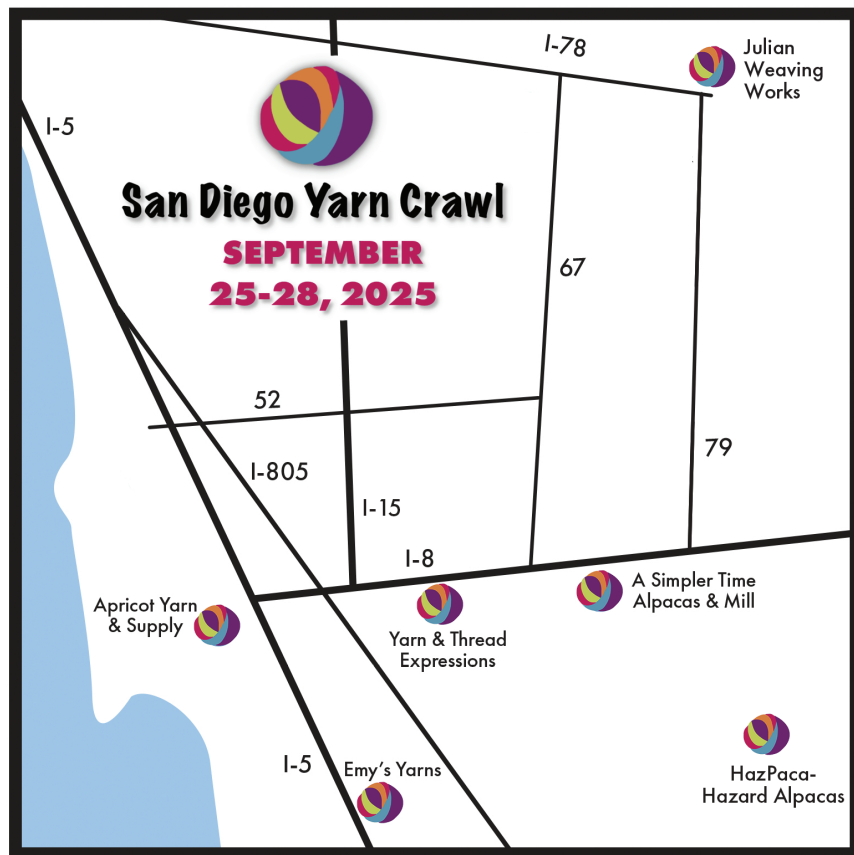

## Special Yarn Crawl weekend hours!

Thursday: 10 am to 6 pm    Saturday: 10 am to 6 pm  
Friday: 10 am to 6 pm    Sunday: 10 am to 4 pm

# San Diego Yarn Crawl 2025 Official Passport September 25-28, 2025

Visit and get a stamp  
at each location to  
be entered in the  
grand prize drawing!

Collect all the buttons  
to put on your  
commemorative bag

## How to Crawl

- Present this San Diego Yarn Crawl 2025 Passport at each venue you visit to receive that location's stamp.
- Leave your Passport at the last location you visit. With 3 or more stamps, your Passport will be entered in that location's drawing for a chance to win its basket full of goodies.
- Crawlers who receive a stamp from each participating location will be automatically entered to win our Grand Prize. The Grand Prize is a \$50 gift certificate to each location with a total value of \$300!